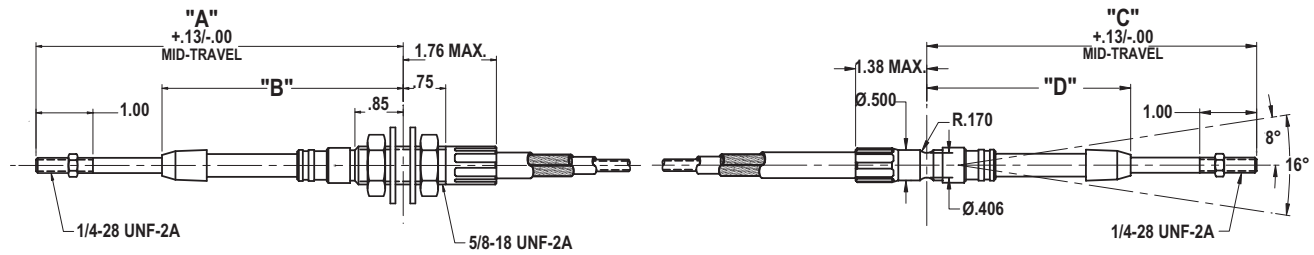

Travel	Bulkhead Type Fitting		Clamp Type Fitting		Input Load Pounds (N) Push/Pull
	"A"	"B"	"C"	"D"	
1"	4.38 (111.2)	3.00 (76.2)	3.69 (93.7)	2.31 (58.6)	50/50 (222/222)
2"	5.88 (149.3)	4.00 (101.6)	5.19 (131.8)	3.31 (84.0)	50/50 (222/222)
3"	7.38 (187.4)	5.00 (127.0)	6.69 (169.9)	4.31 (109.4)	40/50 (178/222)
4"	8.88 (225.5)	6.00 (152.4)	8.19 (208.0)	5.31 (134.8)	30/50 (133/222)
5"	10.38 (263.6)	7.00 (177.8)	9.69 (246.1)	6.31 (160.2)	20/50 (89/222)

All Dimensions are in inches (mm)

PART NUMBERING SYSTEM

30 Series Cable Types	End Type	Cable Series Part Number
TFXtreme	Bulkhead	316831
TFXtreme	Clamp	316832
TFXtreme	Bulkhead/Clamp	316833
30B	Bulkhead	036559
30C	Clamp	065870
30BC	Bulkhead/Clamp	037990

Example: 316831-02-150 is a TFXtreme 30 series bulkhead cable, with a 2 inch travel, and 150 inches long.

\*Metric Rod Ends are M6 x 1.

Travel	Bulkhead Type Fitting		Clamp Type Fitting		Input Load Pounds (N) TFXTREME Push/Pull
	"A"	"B"	"C"	"D"	
1"	4.63 (117.6)	3.13 (79.5)	4.00 (101.6)	2.50 (63.5)	150/170 (667/756)
2"	6.13 (155.7)	4.13 (104.9)	5.50 (139.7)	3.50 (88.9)	150/170 (667/756)
3"	7.63 (193.8)	5.13 (130.3)	7.00 (177.8)	4.50 (114.3)	130/170 (578/756)
4"	9.13 (231.9)	6.13 (155.7)	8.50 (215.9)	5.50 (139.7)	110/170 (489/756)
5"	10.63 (270.0)	7.13 (181.1)	10.00 (254.0)	6.50 (165.1)	90/150 (400/667)

Example: 316841-02-150 is a TFXtreme 40 series bulkhead cable, with a 2 inch travel, and 150 inches long.

\* Available in 2", 3", and 4" travel only.

Travel	Bulkhead Type Fitting		Clamp Type Fitting		Input Load Pounds (N) STANDARD & TFXTREME
	"A"	"B"	"C"	"D"	
1"	5.06 (128.5)	3.38 (85.8)	4.38 (111.2)	2.69 (68.3)	200/200 (890/890)
2"	6.56 (166.6)	4.38 (111.2)	5.88 (149.3)	3.69 (93.7)	200/200 (890/890)
3"	8.06 (204.7)	5.38 (136.6)	7.38 (187.4)	4.69 (119.1)	180/200 (800/890)
4"	9.56 (242.8)	6.38 (162.0)	8.88 (225.5)	5.69 (144.5)	150/200 (222/890)
5"	11.06 (280.9)	7.38 (187.4)	10.38 (263.6)	6.69 (169.9)	120/200 (534/890)