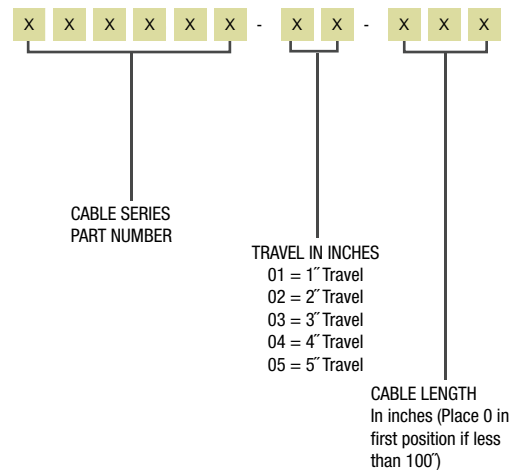

Example: 316831-02-150 is a TFXtreme 30 series bulkhead cable, with a 2 inch travel, and 150 inches long.

\*Metric Rod Ends are M6 x 1.

Travel	Bulkhead Type Fitting		Clamp Type Fitting		Input Load Pounds (N) TFXTREME Push/Pull
	"A"	"B"	"C"	"D"	
1"	4.63 (117.6)	3.13 (79.5)	4.00 (101.6)	2.50 (63.5)	150/170 (667/756)
2"	6.13 (155.7)	4.13 (104.9)	5.50 (139.7)	3.50 (88.9)	150/170 (667/756)
3"	7.63 (193.8)	5.13 (130.3)	7.00 (177.8)	4.50 (114.3)	130/170 (578/756)
4"	9.13 (231.9)	6.13 (155.7)	8.50 (215.9)	5.50 (139.7)	110/170 (489/756)
5"	10.63 (270.0)	7.13 (181.1)	10.00 (254.0)	6.50 (165.1)	90/150 (400/667)

Example: 316841-02-150 is a TFXtreme 40 series bulkhead cable, with a 2 inch travel, and 150 inches long.

\* Available in 2", 3", and 4" travel only.

Travel	Bulkhead Type Fitting		Clamp Type Fitting		Input Load Pounds (N) STANDARD & TFXTREME
	"A"	"B"	"C"	"D"	
1"	5.06 (128.5)	3.38 (85.8)	4.38 (111.2)	2.69 (68.3)	200/200 (890/890)
2"	6.56 (166.6)	4.38 (111.2)	5.88 (149.3)	3.69 (93.7)	200/200 (890/890)
3"	8.06 (204.7)	5.38 (136.6)	7.38 (187.4)	4.69 (119.1)	180/200 (800/890)
4"	9.56 (242.8)	6.38 (162.0)	8.88 (225.5)	5.69 (144.5)	150/200 (222/890)
5"	11.06 (280.9)	7.38 (187.4)	10.38 (263.6)	6.69 (169.9)	120/200 (534/890)

All Dimensions are in inches (mm)

All Dimensions are in inches (mm)

PART NUMBERING SYSTEM

80 Series Cable Types	End Type	Cable Series Part Number
80B	Bulkhead	038034
80C	Clamp	038016
80BC	Bulkhead/Clamp	038023

Example: 038034-02-150 is a standard 80 series bulkhead cable, with a 2 inch travel, and 150 inches long.