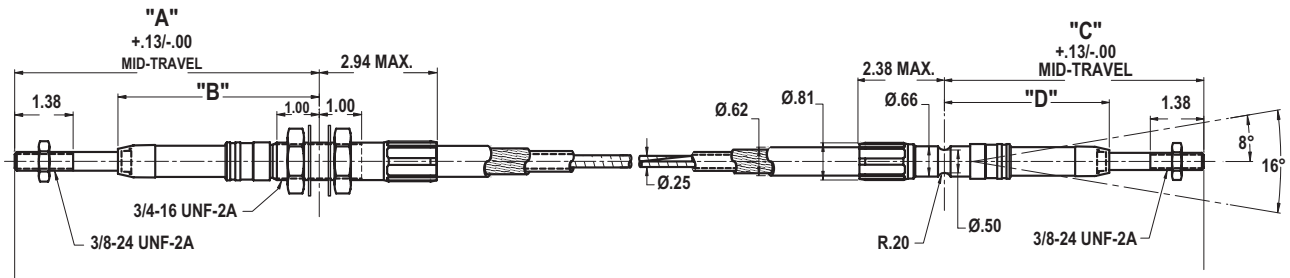

Travel	Bulkhead Type Fitting		Clamp Type Fitting		Input Load Pounds (N) STANDARD & TFXTRME Push/Pull
	"A"	"B"	"C"	"D"	
1"	5.69 (144.5)	3.75 (95.25)	5.19 (131.8)	3.25 (82.55)	700/700 (3113/3113)
2"	7.19 (182.6)	4.75 (120.6)	6.69 (169.9)	4.25 (107.9)	700/700 (3113/3113)
3"	8.69 (220.7)	5.75 (146.0)	8.19 (208.0)	5.25 (133.3)	600/700 (2669/3113)
4"	10.19 (258.8)	6.75 (171.4)	9.69 (246.1)	6.25 (158.7)	500/700 (2224/3113)
5"	11.69 (296.9)	7.75 (196.8)	11.19 (284.2)	7.25 (184.1)	400/700 (1779/3113)

All Dimensions are in inches (mm)

PART NUMBERING SYSTEM

80 Series Cable Types	End Type	Cable Series Part Number
80B	Bulkhead	038034
80C	Clamp	038016
80BC	Bulkhead/Clamp	038023