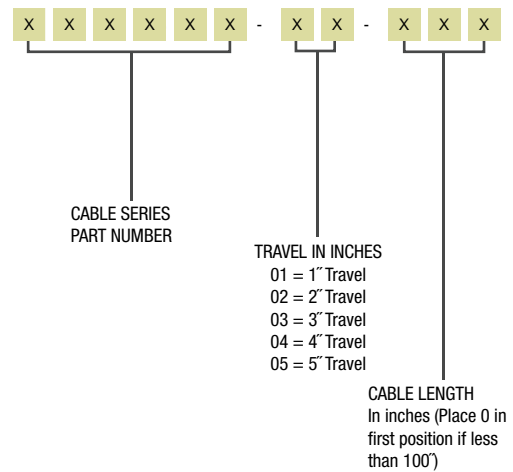

Example: 316861-02-150 is a TFXtreme 60 series bulkhead cable, with a 2 inch travel, and 150 inches long.