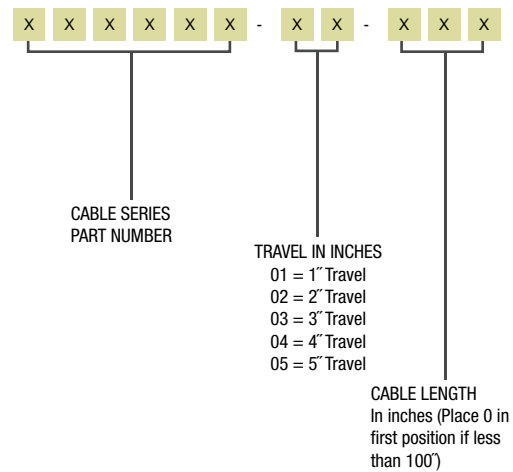

All Dimensions are in inches (mm)

### PART NUMBERING SYSTEM

60 Series XL Cable Types	End Type	Cable Series Part Number
TFXtreme	Bulkhead	316861
TFXtreme	Clamp	316862
TFXtreme	Bulkhead/Clamp	316863
60B	Bulkhead	304261
60C	Clamp	304262
60BC	Bulkhead/Clamp	304263

Example: 316861-02-150 is a TFXtreme 60 series bulkhead cable, with a 2 inch travel, and 150 inches long.

Travel	Bulkhead Type Fitting		Clamp Type Fitting		Input Load Pounds (N) STANDARD & TFXTRME Push/Pull
	"A"	"B"	"C"	"D"	
1"	5.69 (144.5)	3.75 (95.25)	5.19 (131.8)	3.25 (82.55)	700/700 (3113/3113)
2"	7.19 (182.6)	4.75 (120.6)	6.69 (169.9)	4.25 (107.9)	700/700 (3113/3113)
3"	8.69 (220.7)	5.75 (146.0)	8.19 (208.0)	5.25 (133.3)	600/700 (2669/3113)
4"	10.19 (258.8)	6.75 (171.4)	9.69 (246.1)	6.25 (158.7)	500/700 (2224/3113)
5"	11.69 (296.9)	7.75 (196.8)	11.19 (284.2)	7.25 (184.1)	400/700 (1779/3113)

All Dimensions are in inches (mm)

PART NUMBERING SYSTEM

80 Series Cable Types	End Type	Cable Series Part Number
80B	Bulkhead	038034
80C	Clamp	038016
80BC	Bulkhead/Clamp	038023

Example: 038034-02-150 is a standard 80 series bulkhead cable, with a 2 inch travel, and 150 inches long.