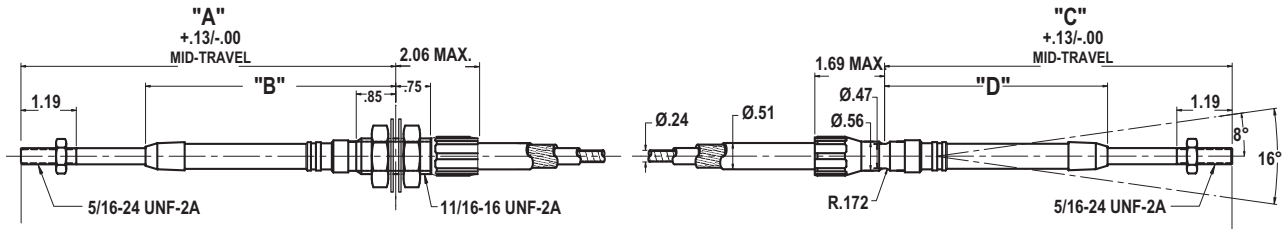

Example: 316831-02-150 is a TFXtreme 30 series bulkhead cable, with a 2 inch travel, and 150 inches long.

\*Metric Rod Ends are M6 x 1.

Travel	Bulkhead Type Fitting		Clamp Type Fitting		Input Load Pounds (N) TFXTREME Push/Pull
	"A"	"B"	"C"	"D"	
1"	4.63 (117.6)	3.13 (79.5)	4.00 (101.6)	2.50 (63.5)	150/170 (667/756)
2"	6.13 (155.7)	4.13 (104.9)	5.50 (139.7)	3.50 (88.9)	150/170 (667/756)
3"	7.63 (193.8)	5.13 (130.3)	7.00 (177.8)	4.50 (114.3)	130/170 (578/756)
4"	9.13 (231.9)	6.13 (155.7)	8.50 (215.9)	5.50 (139.7)	110/170 (489/756)
5"	10.63 (270.0)	7.13 (181.1)	10.00 (254.0)	6.50 (165.1)	90/150 (400/667)

All Dimensions are in inches (mm)

PART NUMBERING SYSTEM

40 Series Cable Types	End Type	Cable Series Part Number
40B TFXtreme	Bulkhead	038011
40C TFXtreme	Clamp	038012
40BC TFXtreme	Bulkhead/Clamp	038013
40B TFXtreme w/Metric Rod Ends *	Bulkhead	310801
40C TFXtreme w/Metric Rod Ends *	Clamp	310802
40BC TFXtreme w/Metric Rod Ends *	Bulkhead/Clamp	310803

Example: 316841-02-150 is a TFXtreme 40 series bulkhead cable, with a 2 inch travel, and 150 inches long.

\* Available in 2", 3", and 4" travel only.

Travel	Bulkhead Type Fitting		Clamp Type Fitting		Input Load Pounds (N) STANDARD & TFXTREME
	"A"	"B"	"C"	"D"	
1"	5.06 (128.5)	3.38 (85.8)	4.38 (111.2)	2.69 (68.3)	200/200 (890/890)
2"	6.56 (166.6)	4.38 (111.2)	5.88 (149.3)	3.69 (93.7)	200/200 (890/890)
3"	8.06 (204.7)	5.38 (136.6)	7.38 (187.4)	4.69 (119.1)	180/200 (800/890)
4"	9.56 (242.8)	6.38 (162.0)	8.88 (225.5)	5.69 (144.5)	150/200 (222/890)
5"	11.06 (280.9)	7.38 (187.4)	10.38 (263.6)	6.69 (169.9)	120/200 (534/890)

All Dimensions are in inches (mm)