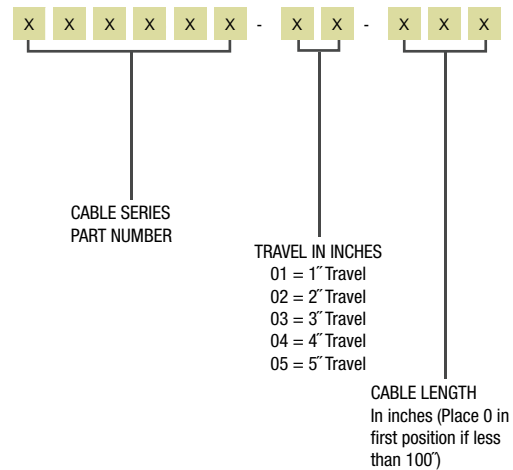

Travel	Bulkhead Type Fitting		Clamp Type Fitting		Input Load Pounds (N) Push/Pull
	"A"	"B"	"C"	"D"	
1"	4.38 (111.2)	3.00 (76.2)	3.69 (93.7)	2.31 (58.6)	50/50 (222/222)
2"	5.88 (149.3)	4.00 (101.6)	5.19 (131.8)	3.31 (84.0)	50/50 (222/222)
3"	7.38 (187.4)	5.00 (127.0)	6.69 (169.9)	4.31 (109.4)	40/50 (178/222)
4"	8.88 (225.5)	6.00 (152.4)	8.19 (208.0)	5.31 (134.8)	30/50 (133/222)
5"	10.38 (263.6)	7.00 (177.8)	9.69 (246.1)	6.31 (160.2)	20/50 (89/222)

Example: 316831-02-150 is a TFXtreme 30 series bulkhead cable, with a 2 inch travel, and 150 inches long.

\*Metric Rod Ends are M6 x 1.

Travel	Bulkhead Type Fitting		Clamp Type Fitting		Input Load Pounds (N) TFXTREME Push/Pull
	"A"	"B"	"C"	"D"	
1"	4.63 (117.6)	3.13 (79.5)	4.00 (101.6)	2.50 (63.5)	150/170 (667/756)
2"	6.13 (155.7)	4.13 (104.9)	5.50 (139.7)	3.50 (88.9)	150/170 (667/756)
3"	7.63 (193.8)	5.13 (130.3)	7.00 (177.8)	4.50 (114.3)	130/170 (578/756)
4"	9.13 (231.9)	6.13 (155.7)	8.50 (215.9)	5.50 (139.7)	110/170 (489/756)
5"	10.63 (270.0)	7.13 (181.1)	10.00 (254.0)	6.50 (165.1)	90/150 (400/667)

Example: 316841-02-150 is a TFXtreme 40 series bulkhead cable, with a 2 inch travel, and 150 inches long.

\* Available in 2", 3", and 4" travel only.

Travel	Bulkhead Type Fitting		Clamp Type Fitting		Input Load Pounds (N) STANDARD & TFXTREME
	"A"	"B"	"C"	"D"	
1"	5.06 (128.5)	3.38 (85.8)	4.38 (111.2)	2.69 (68.3)	200/200 (890/890)
2"	6.56 (166.6)	4.38 (111.2)	5.88 (149.3)	3.69 (93.7)	200/200 (890/890)
3"	8.06 (204.7)	5.38 (136.6)	7.38 (187.4)	4.69 (119.1)	180/200 (800/890)
4"	9.56 (242.8)	6.38 (162.0)	8.88 (225.5)	5.69 (144.5)	150/200 (222/890)
5"	11.06 (280.9)	7.38 (187.4)	10.38 (263.6)	6.69 (169.9)	120/200 (534/890)

All Dimensions are in inches (mm)

PART NUMBERING SYSTEM

80 Series Cable Types	End Type	Cable Series Part Number
80B	Bulkhead	038034
80C	Clamp	038016
80BC	Bulkhead/Clamp	038023

Example: 038034-02-150 is a standard 80 series bulkhead cable, with a 2 inch travel, and 150 inches long.